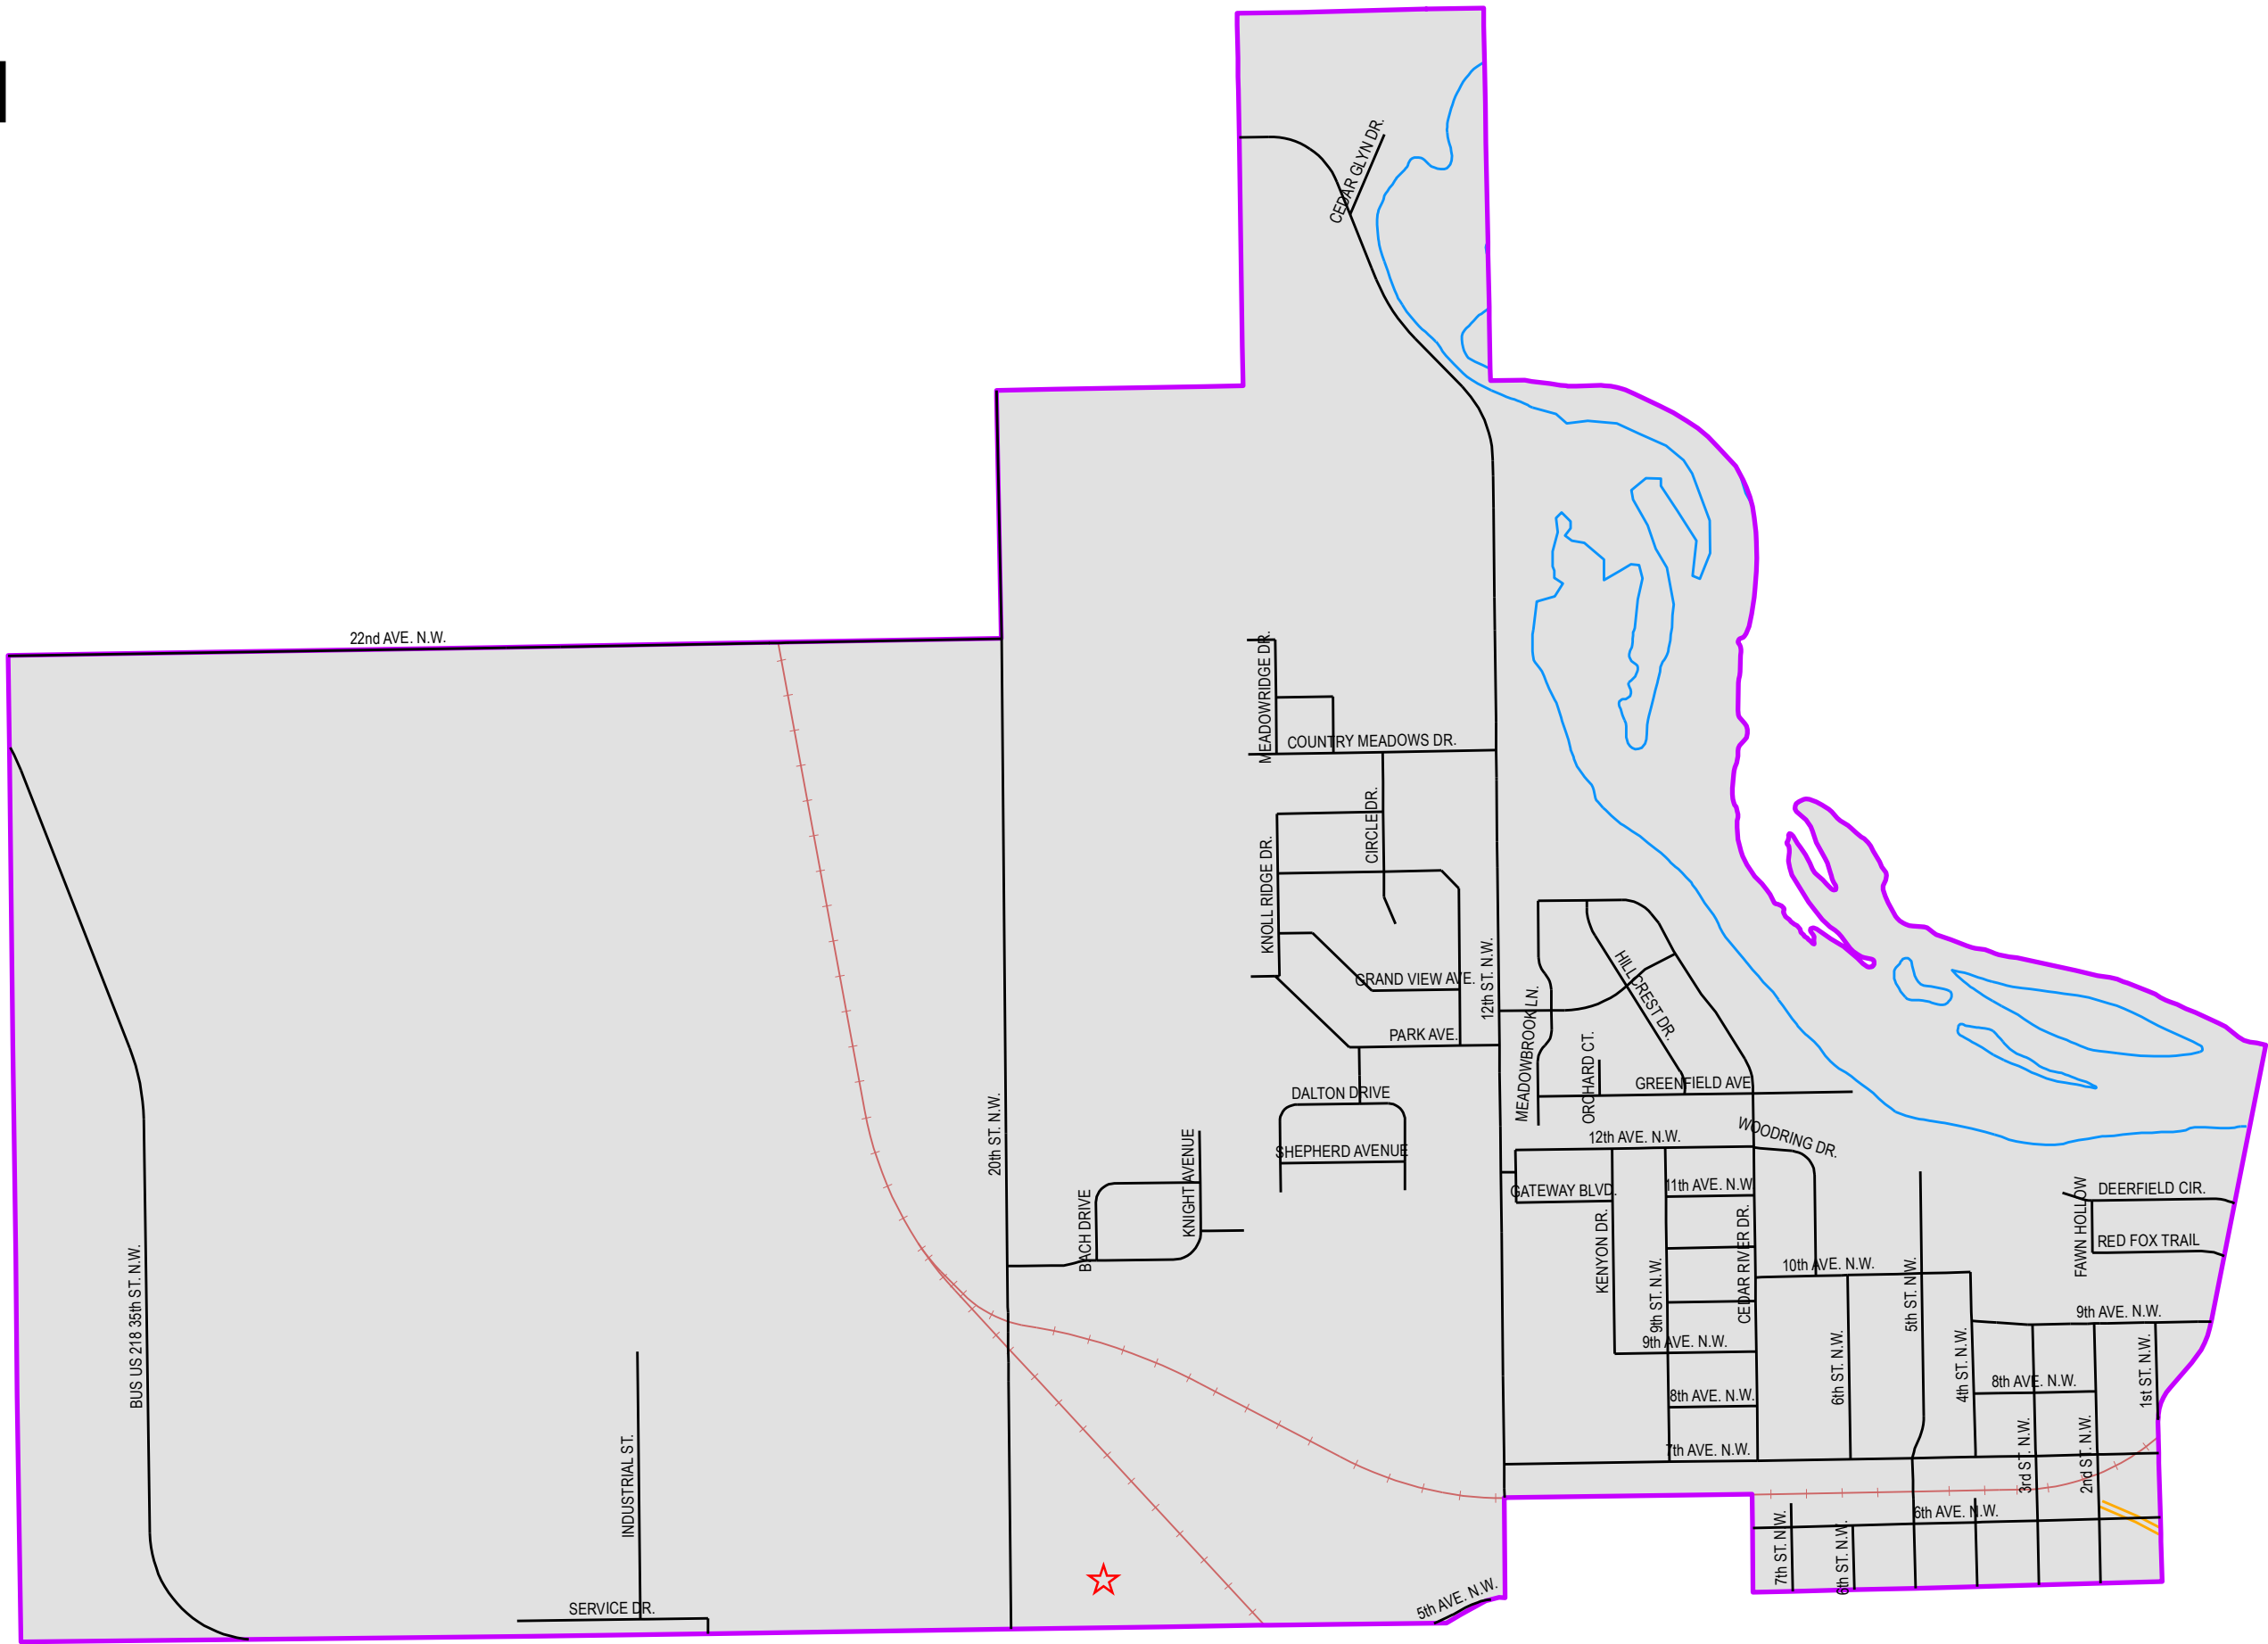

# Waverly Ward 5 Precinct

## Legend

-  Polling Location *Linden Pl / Eichhorn Haus (Red Entrance)*  
1804 5th Ave NW
-  Ward Boundary
-  Cedar River
-  Roads
-  RR
-  Waverly Rail Trail
-  City of Waverly