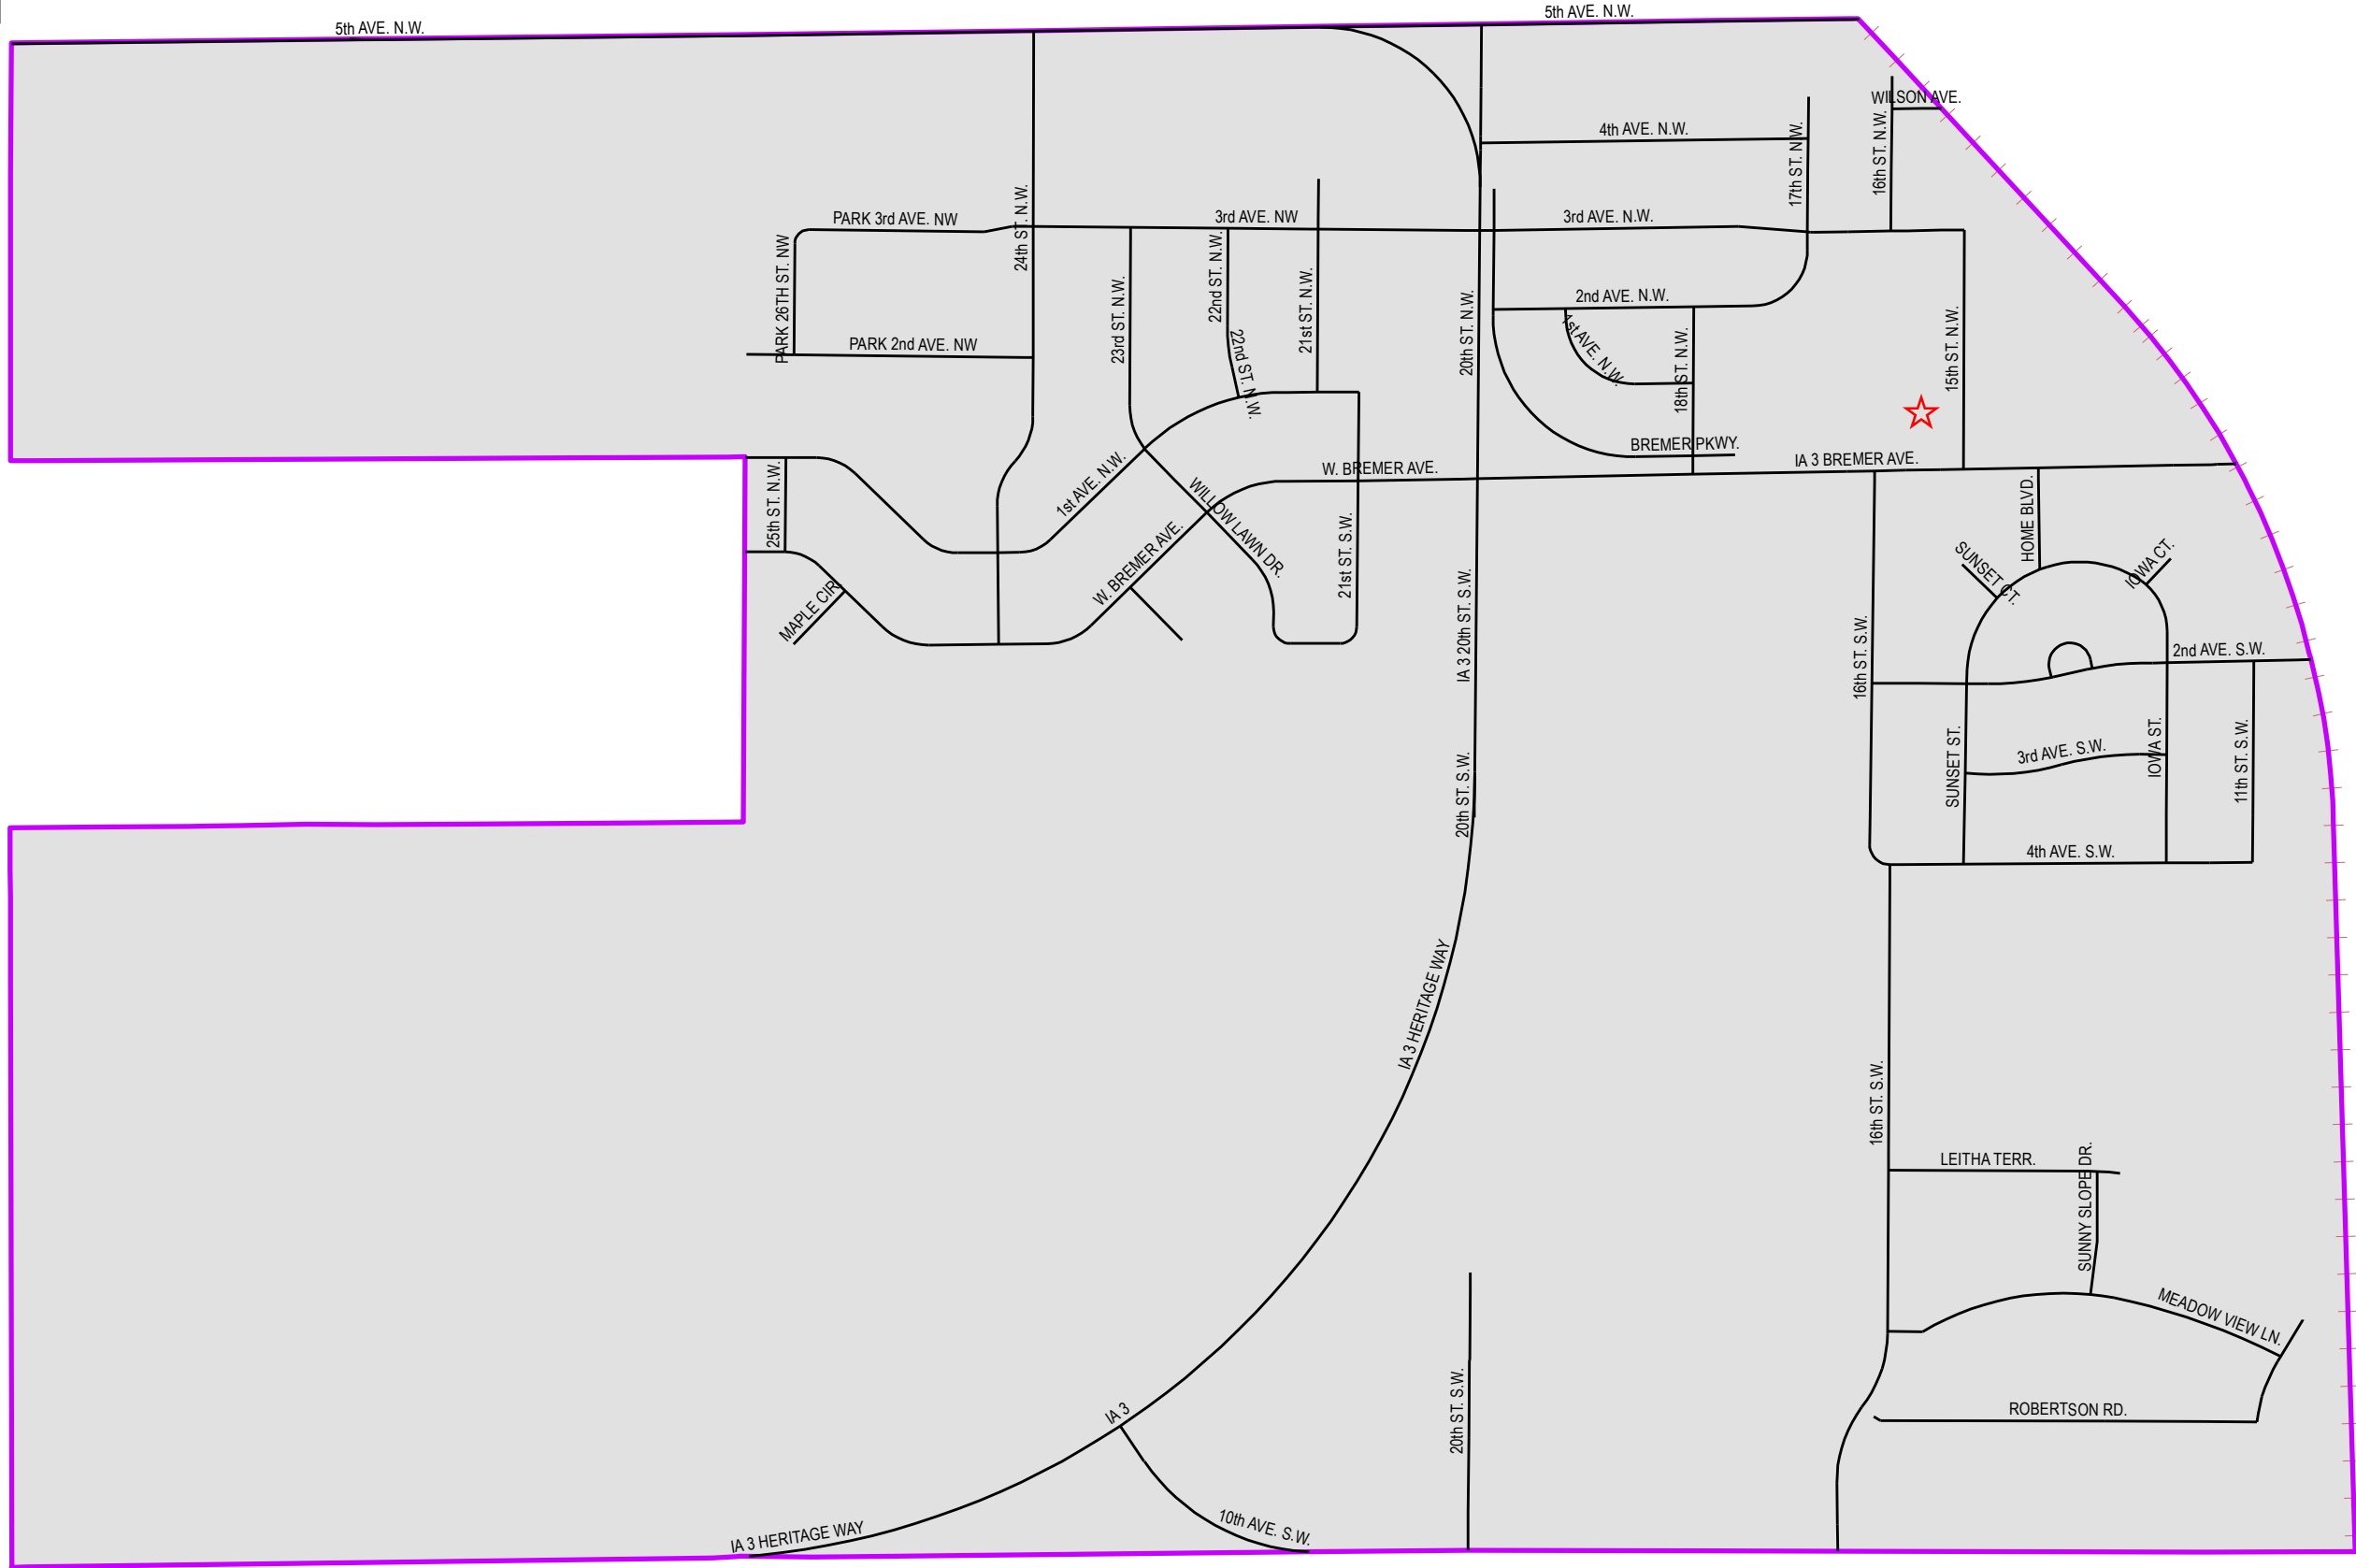

# Waverly Ward 4 Precinct

**Legend**

-  Polling Location *Waverly Library  
1500 W Bremer Ave*
-  Ward Boundary
-  Roads
-  RR
-  City of Waverly