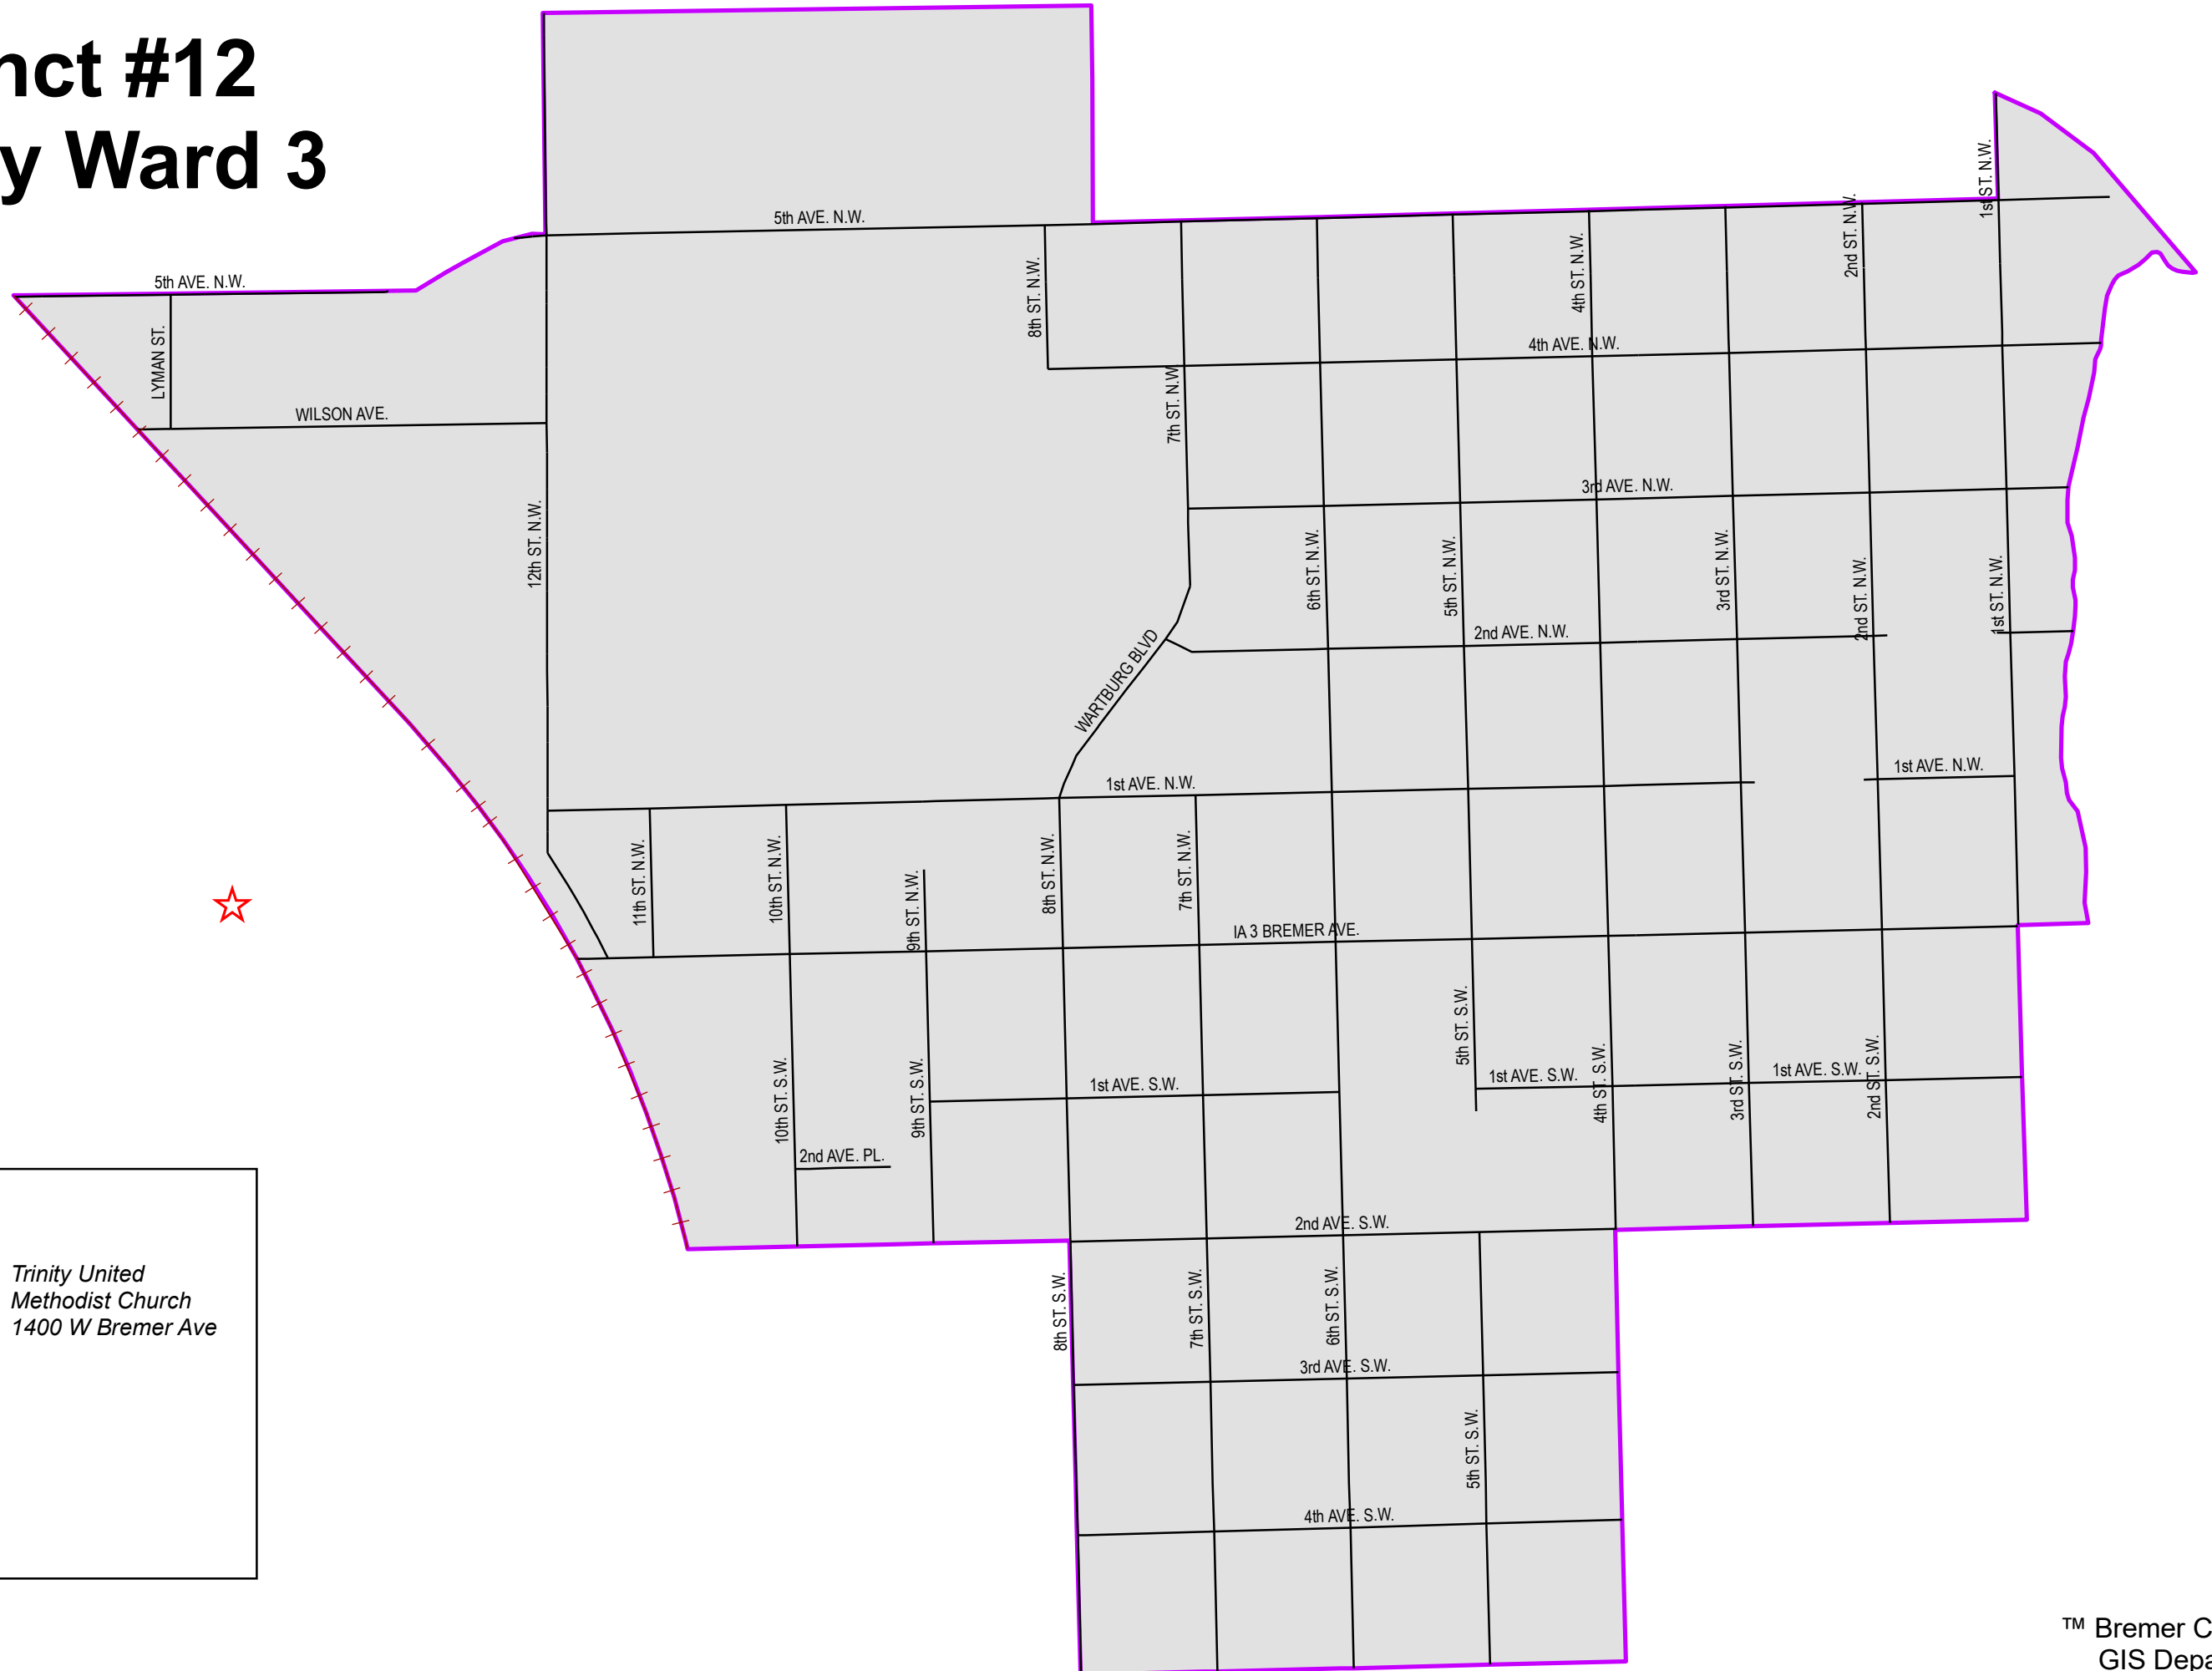

Precinct #12

Waverly Ward 3

Legend

- Polling Location *Trinity United Methodist Church*
1400 W Bremer Ave
- RR
- Ward Boundary
- Cedar River
- Roads
- City of Waverly