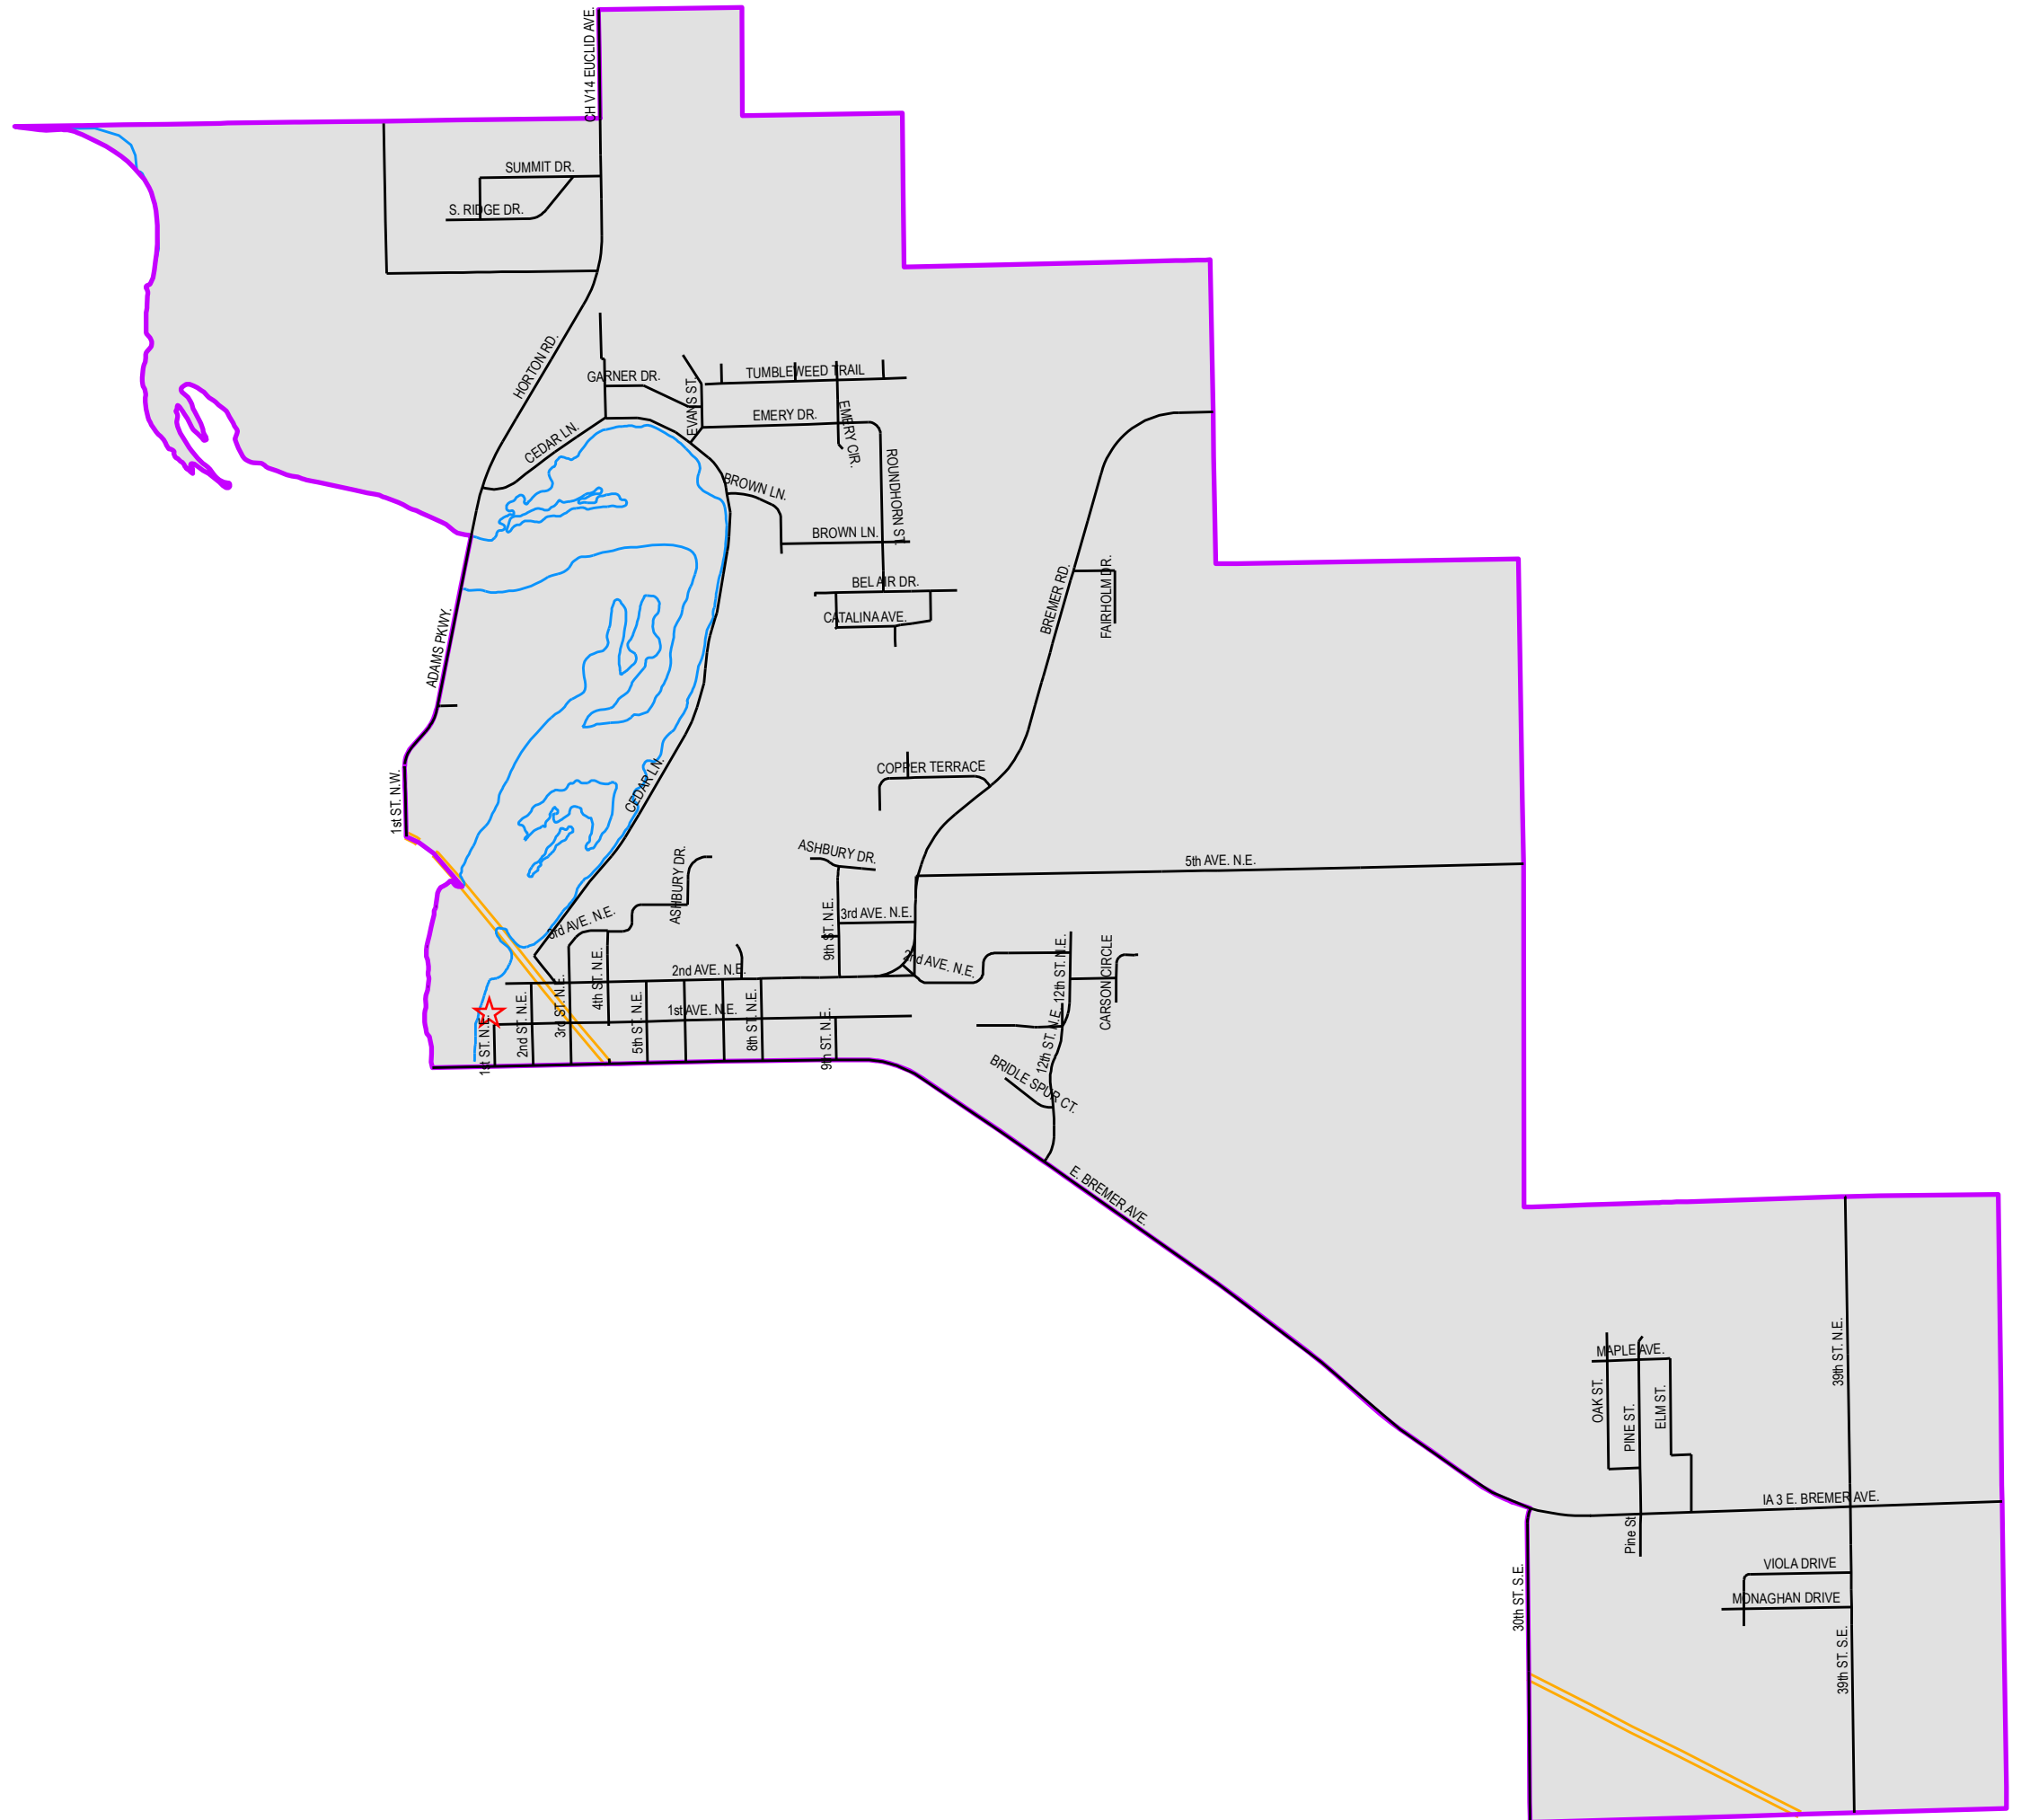

Waverly Ward 2 Precinct

Legend

-  Polling Location *Waverly City Hall
200 1st St NE*
-  Ward Boundary
-  Cedar River
-  Roads
-  Waverly Rail Trail
-  City of Waverly